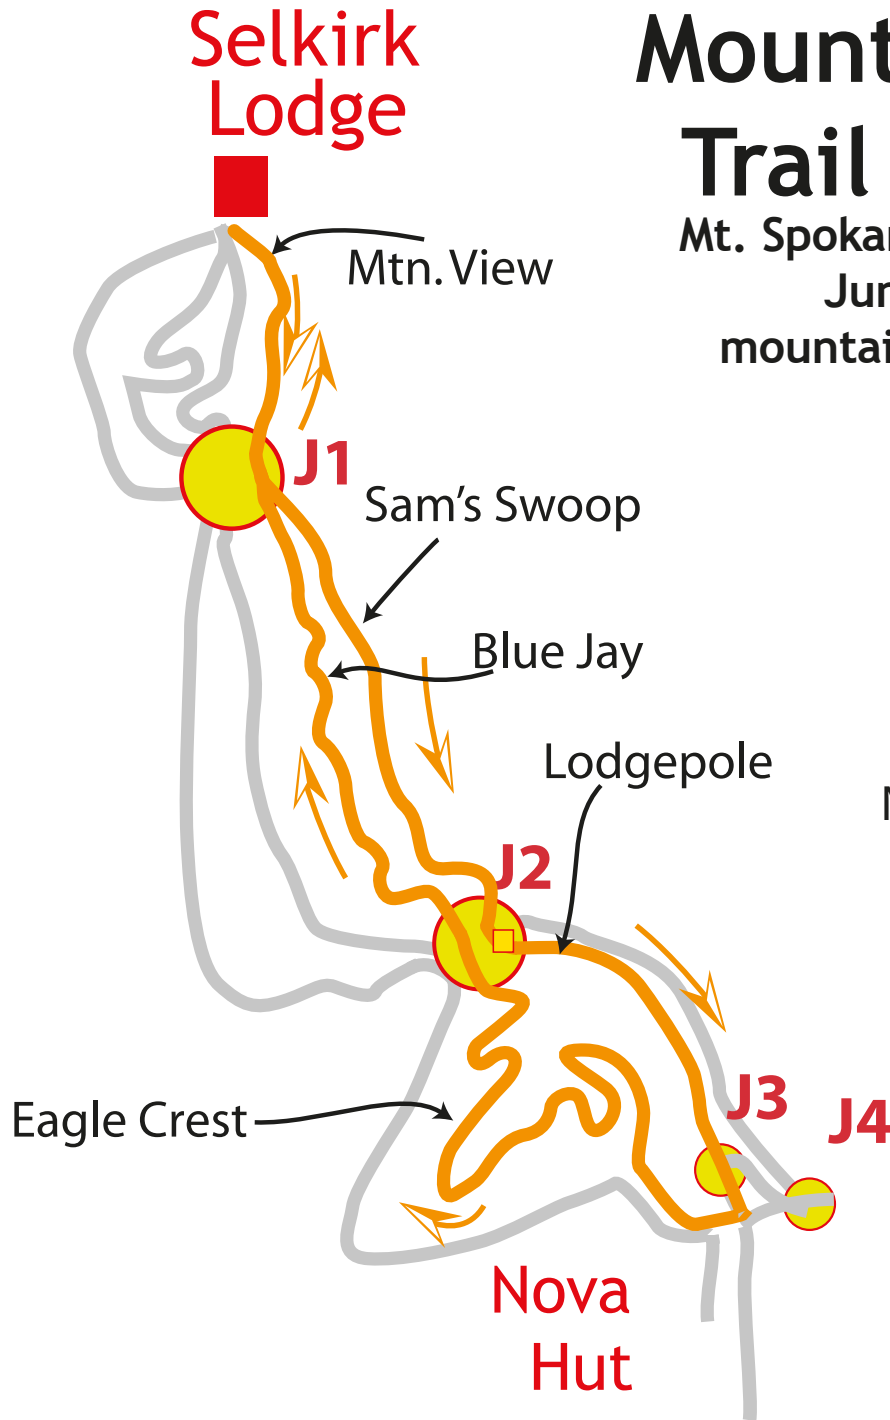

# Mountain Magic Trail Run - 5k

Mt. Spokane State Park, WA

June 17, 2023

[mountainmagicrun.com](http://mountainmagicrun.com)

## 5k trail route

Mtn View .5  
Sam's Swoop 1.1  
Lodgepole .6  
Silver 1.3  
Blue Jay 1.1  
Mtn View .5  
TOTAL: 5.1

*Map subject to change  
as necessary  
Draft 03/21/2023*