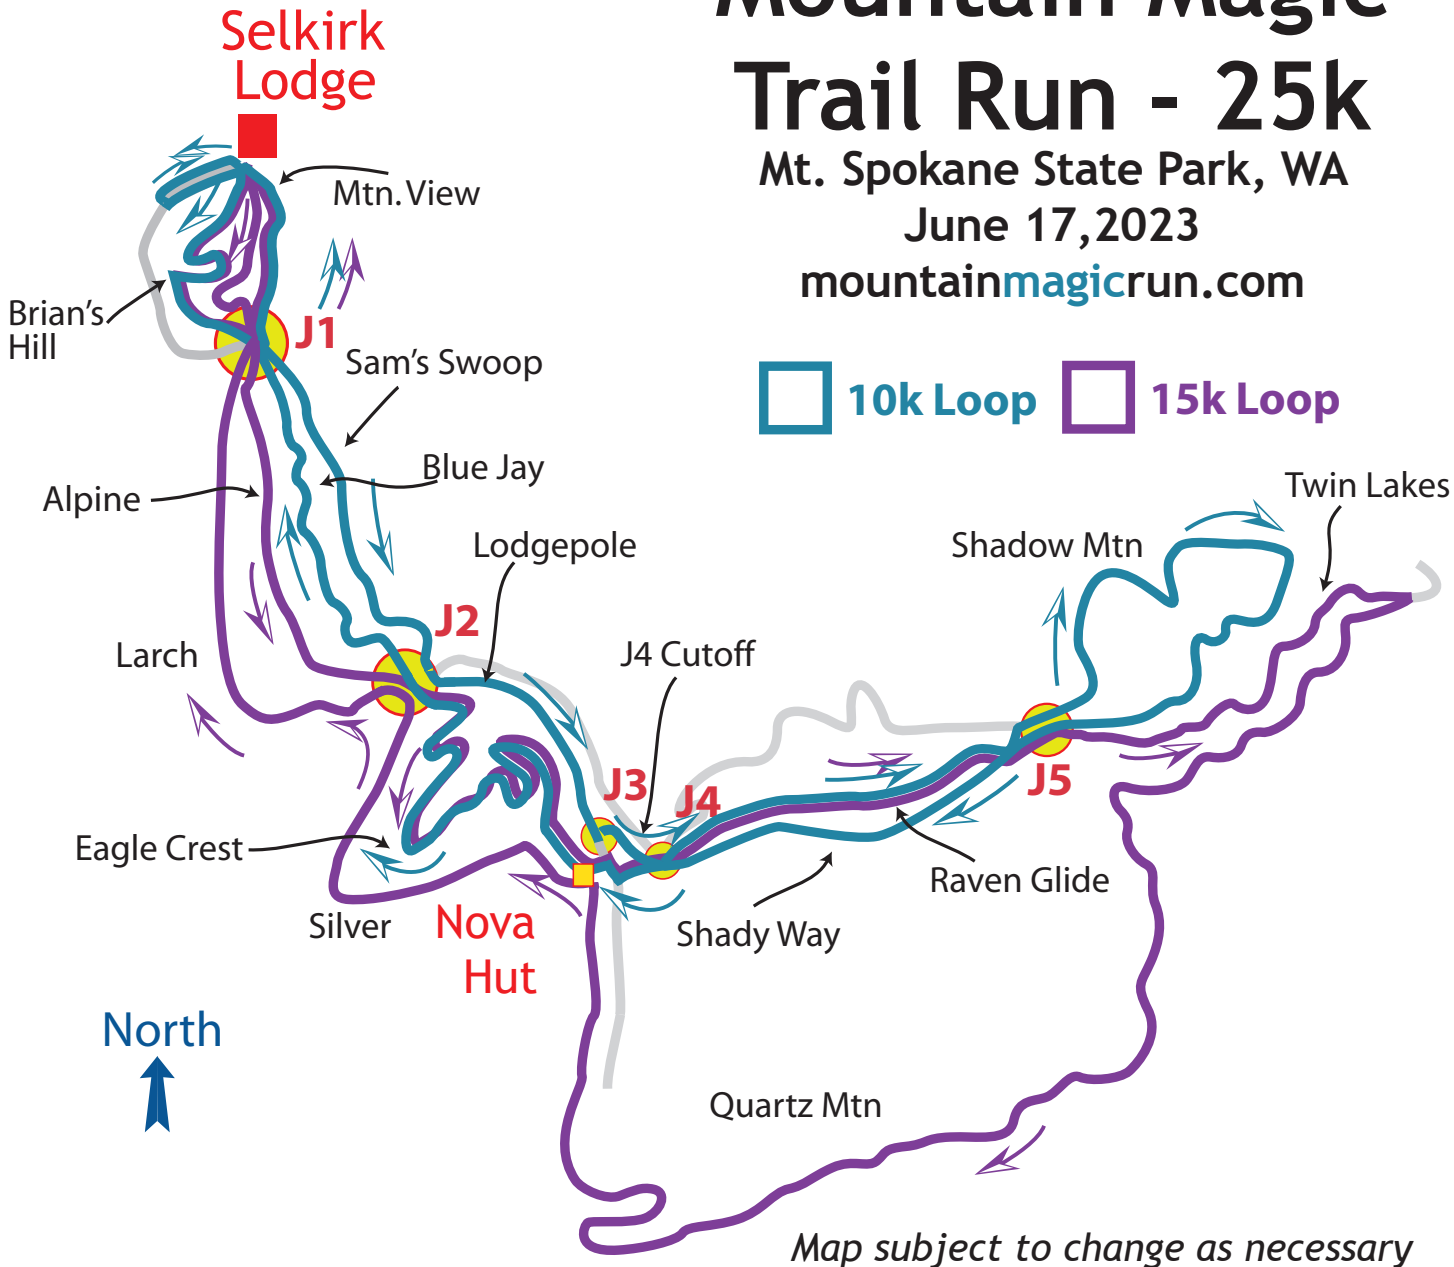

Mountain Magic Trail Run - 25k

Mt. Spokane State Park, WA
June 17, 2023

mountainmagicrun.com

25k = 10k loop + 15k loop

10k trail route

- Valley View Loop 1.6
- Brian's Hill 1
- Sam's Swoop 1.1
- Lodgepole .6
- J4Cutoff .3
- Raven Glide 1
- Shadow Mtn 2.2
- Shady Way 1.1
- Eagle Crest 1.7
- Blue Jay 1.1
- Mtn view .5
- TOTAL: 10.1

15k trail route

- Bear Grass .7
- Alpine 1
- Eagle Crest 1.7
- Shady Way 1.1
- Twin Lakes 1
- Quartz 4.5
- Silver 1.3
- Larch 1.3
- Mtn View .5
- TOTAL: 15.2

Draft 03/21/2023