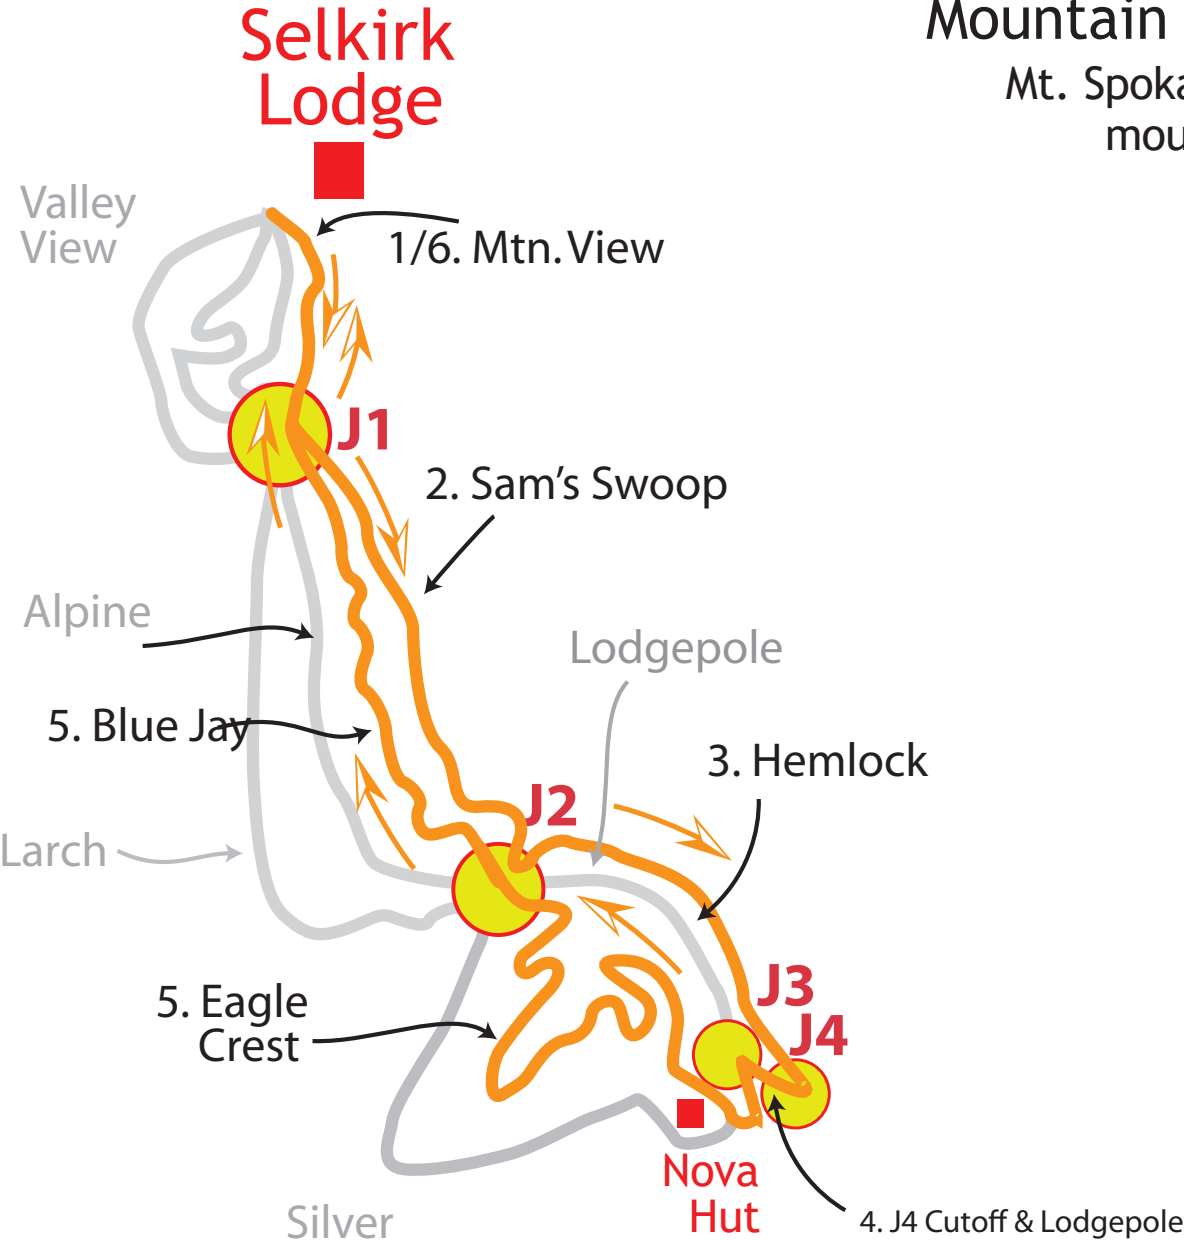

# Mountain Magic 5k Trail Map v2

Mt. Spokane, WA | June 30, 2024

[mountainmagicrun.com](http://mountainmagicrun.com)

<b>5k</b>
1. Mtn View .5
2. Sam's Swoop 1
3. Hemlock .8
4. J4 Cutoff/Lodgepole .25
5. Eagle Crest 1.7
5. Blue Jay 1
6. Mtn View .5
<b>TOTAL: 5.75k</b>

*Map subject to change as necessary*