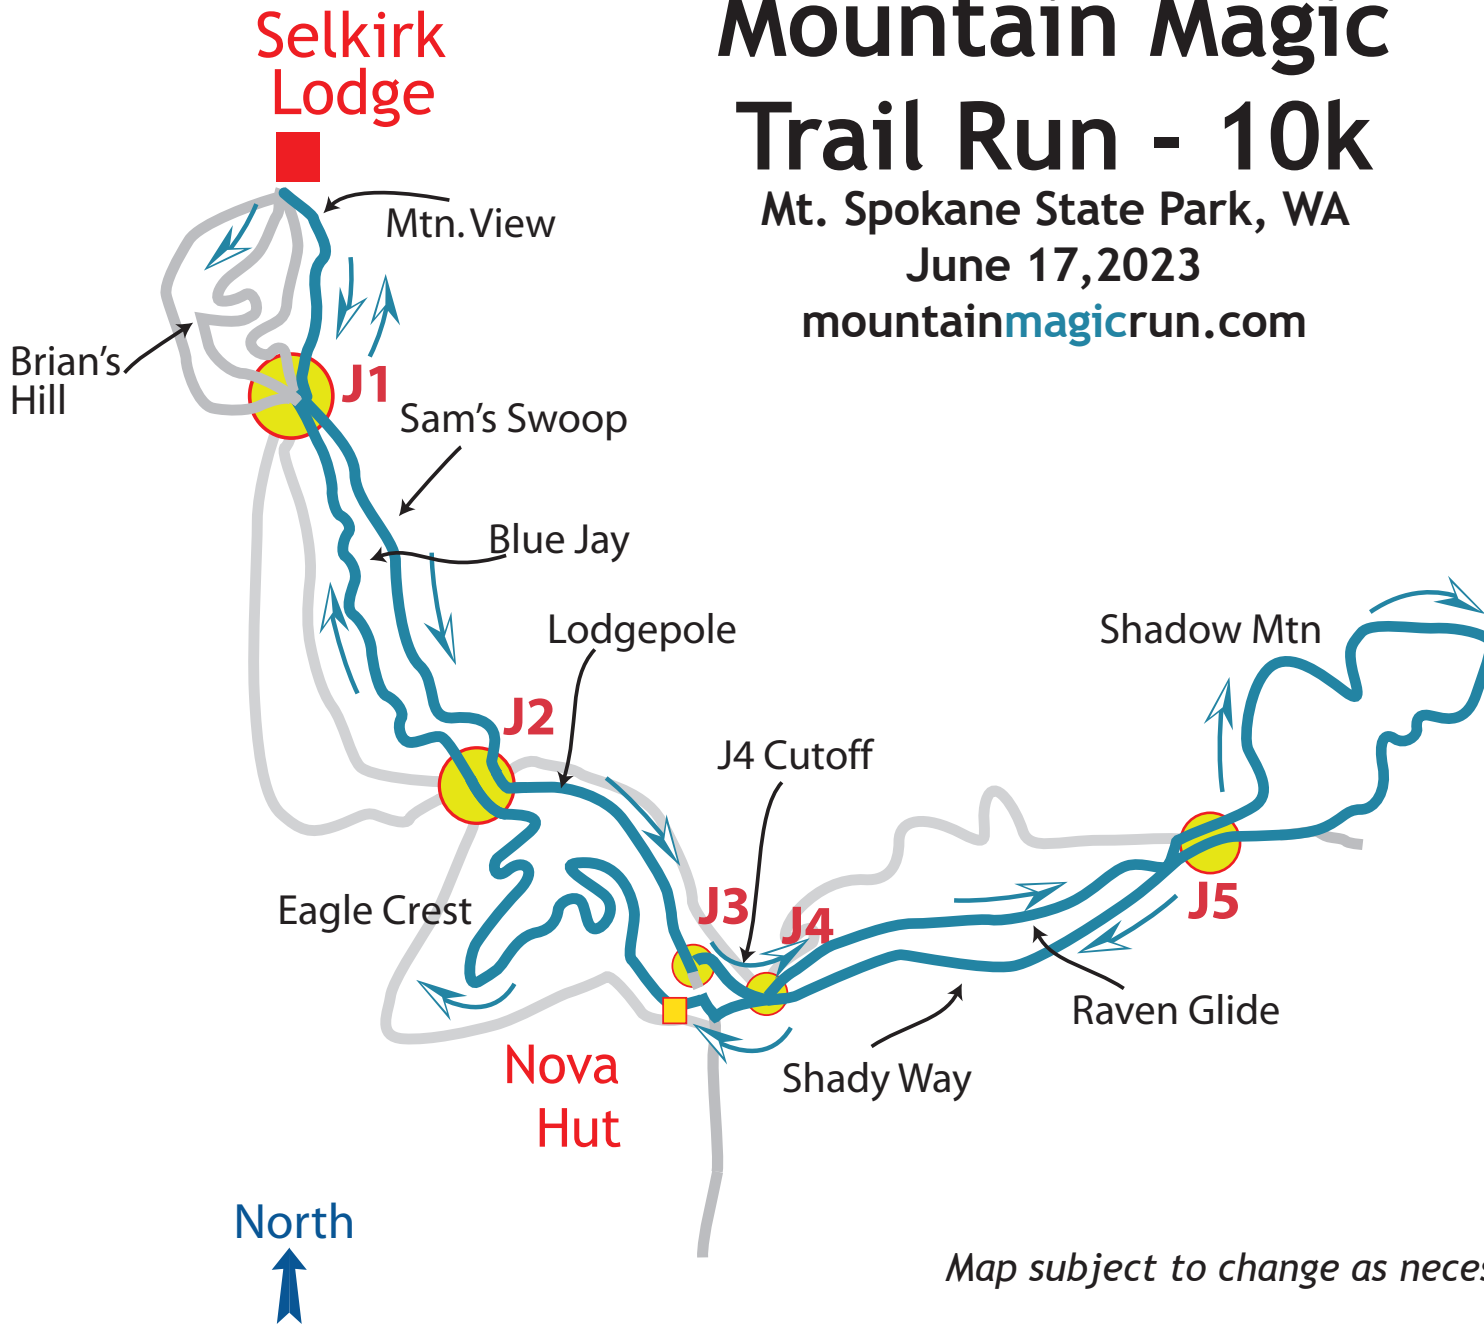

Mountain Magic Trail Run - 10k

Mt. Spokane State Park, WA

June 17, 2023

mountainmagicrun.com

10k trail route

Mtn View .5
Sam's Swoop 1.1
Lodgepole .6
J4Cutoff .3
Raven Glide 1
Shadow Mtn 2.2
Shady Way 1.1
Eagle Crest 1.7
Blue Jay 1.1
Mtn view .5
TOTAL: 10.1

Map subject to change as necessary

Draft 3/21/2023