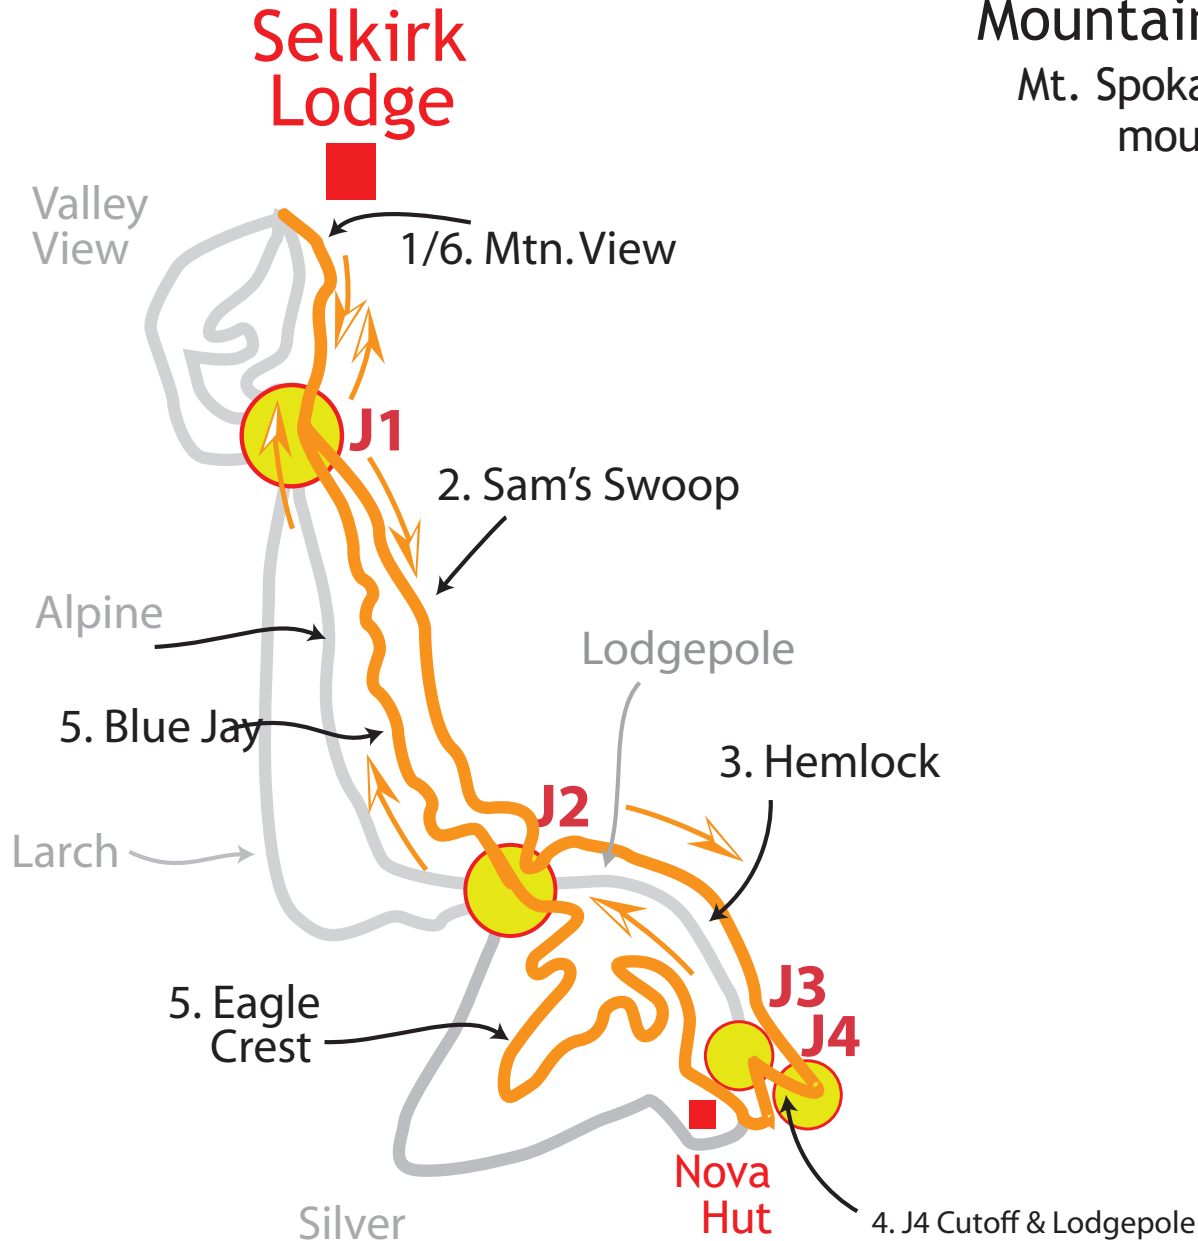

# Mountain Magic 5k Trail Map

Mt. Spokane, WA | June 29, 2025

[mountainmagicrun.com](http://mountainmagicrun.com)

## 5k

- 1. Mtn View .5
  - 2. Sam's Swoop 1
  - 3. Hemlock .8
  - 4. J4 Cutoff/Lodgepole .25
  - 5. Eagle Crest 1.7
  - 5. Blue Jay 1
  - 6. Mtn View .5
- TOTAL: 5.75k

*Map subject to change as necessary*