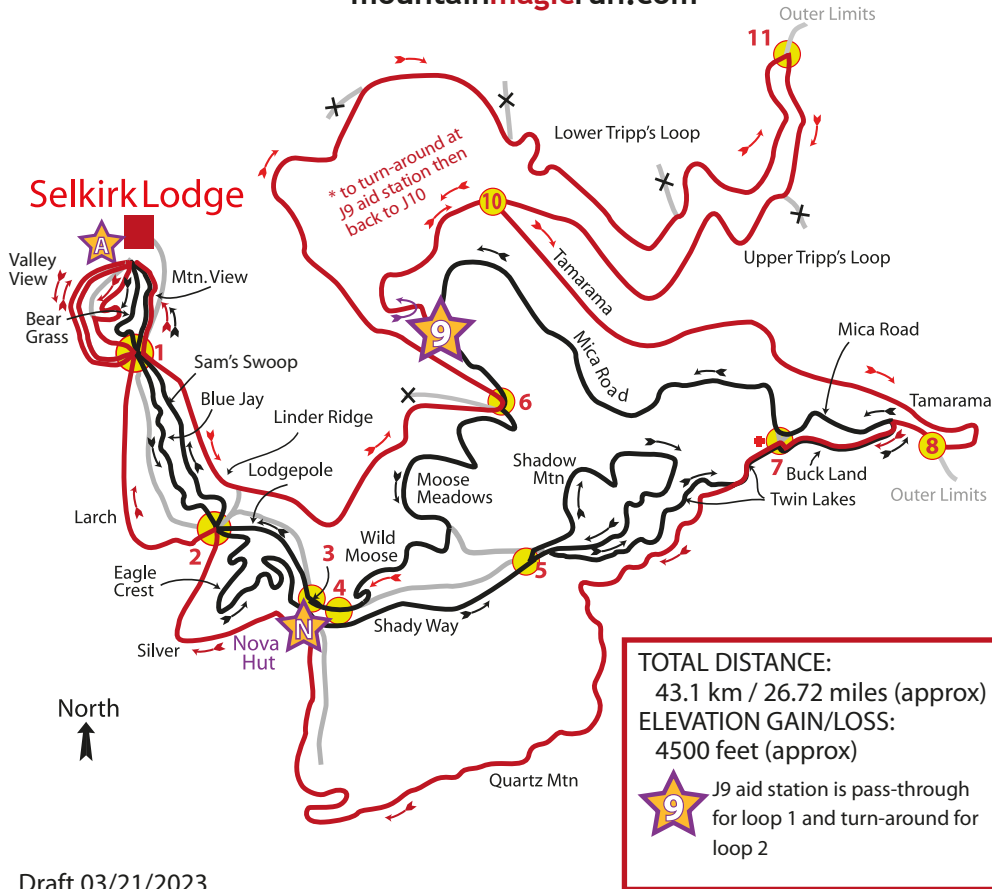

# Mountain Magic Marathon

Mt. Spokane State Park, WA

June 17, 2023

mountainmagicrun.com

## LOOP 1: 26.1 km (16 miles)

- Valley View return 1.6
- Brian's Hill 1
- Linder Ridge 2.8
- Lower Tripps 5.9
- Upper Tripps to J9 4.3
- \*J9 AID STATION
- Upper Tripps return to Tamarama 1.2
- Tamarama 3.5
- Twin Lakes (partial) .3
- Quartz 4.5
- \*NOVA HUT AID STATION
- Silver 1.3
- Larch 1.3
- Mountain View .5

## \*START LINE AID STATION

## Loop 2: 17 km (10.54 miles)

- Bear Grass .5
- Blue Jay 1.1
- Eagle Crest 1.7
- \*NOVA HUT AID STATION
- Shady way 1.1
- Shadow Mountain 2.2
- Twin Lakes 1.4
- Buckland .6
- Micah Road .4
- \*J9 AID STATION
- Moose Meadows 1.7
- Wild Moose .6
- Lodgepole .6
- Sam's Swoop 1.1
- Mtn View .5