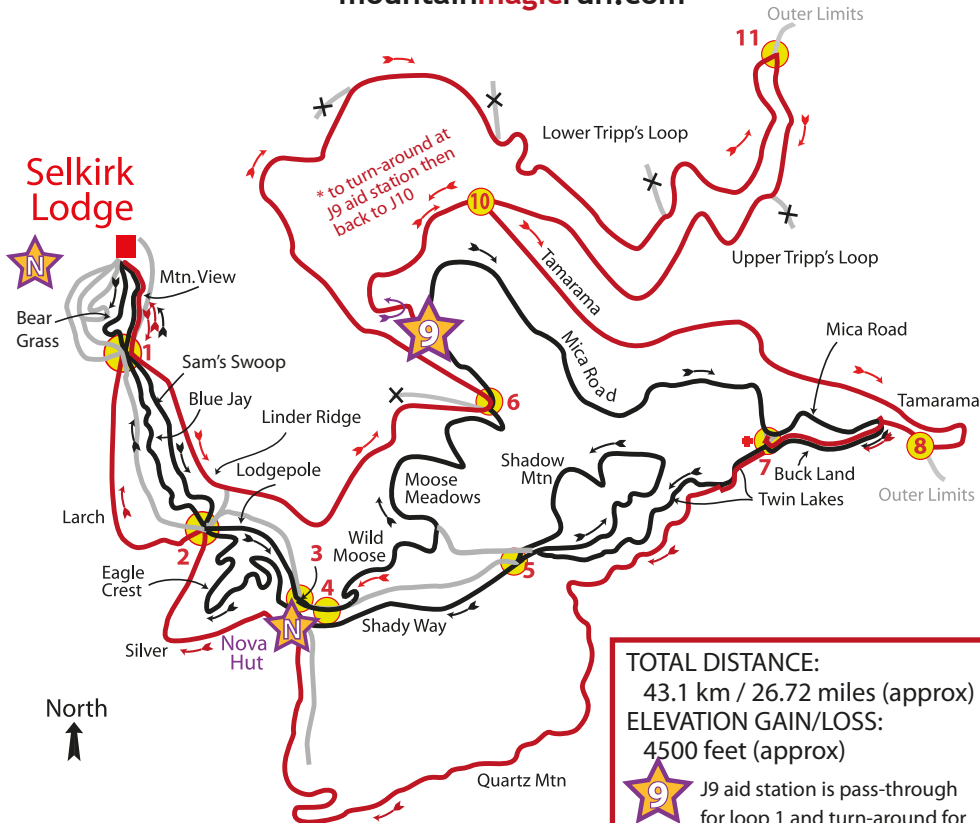

Mountain Magic Marathon

Mt. Spokane State Park, WA

June 17, 2023

mountainmagicrun.com

TOTAL DISTANCE:
43.1 km / 26.72 miles (approx)
ELEVATION GAIN/LOSS:
4500 feet (approx)

J9 aid station is pass-through for loop 1 and turn-around for loop 2

Loop 1: 17 km

- Mtn View .5
- Sam's Swoop 1.1
- Lodgepole .6
- Wild Moose .6
- Moose Meadows 1.7
- Micah Road .4

*J9 AID STATION

- Micah Road 3.5
- Buckland .6
- Twin Lakes 1.4
- Shadow Mountain 2.2
- Shady way 1.1
- *NOVA HUT AID STATION
- Eagle Crest 1.7
- Blue Jay 1.1
- Mtn View .5

*START LINE AID STATION

LOOP 2: 26.1 km

- MTN View .5
- Linder Ridge 2.8
- Lower Tripps 5.9
- Upper Tripps to J9 4.3

*J9 AID STATION

- Upper Tripps return to Tamarama 1.2
- Tamarama 3.5
- Twin Lakes (partial) .3
- Quartz 4.5

*NOVA HUT AID STATION

- Silver 1.3
- Larch 1.3
- Mountain View .5