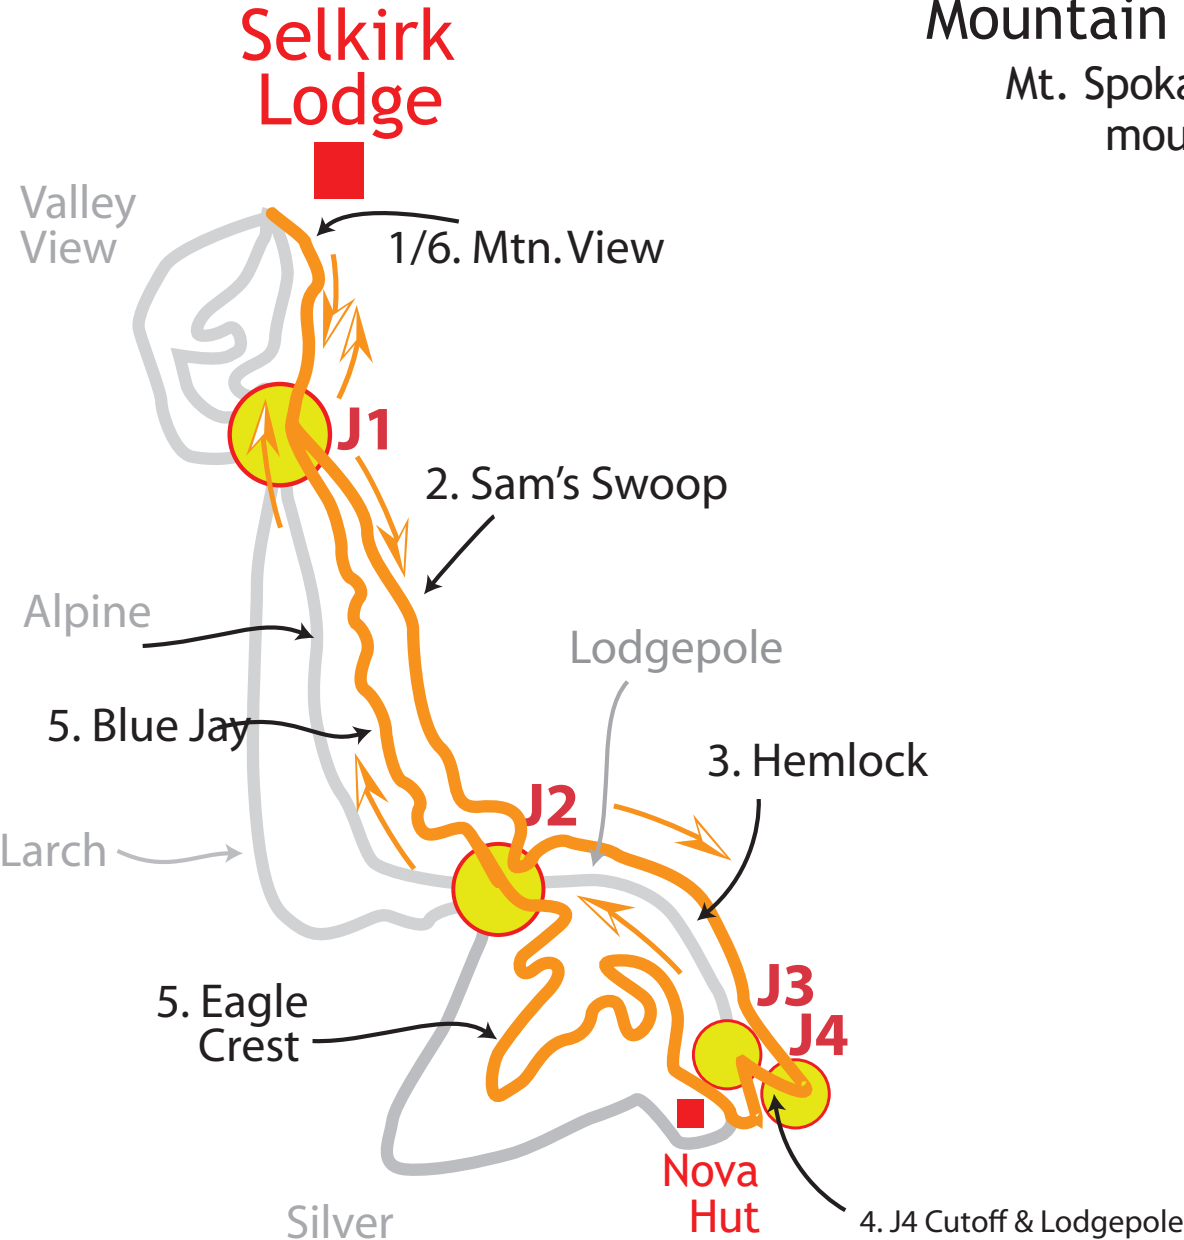

Mountain Magic 5k Trail Map v2

Mt. Spokane, WA | June 23, 2024

mountainmagicrun.com

5k
1. Mtn View .5
2. Sam's Swoop 1
3. Hemlock .8
4. J4 Cutoff/Lodgepole .25
5. Eagle Crest 1.7
5. Blue Jay 1
6. Mtn View .5
TOTAL: 5.75k

Map subject to change as necessary