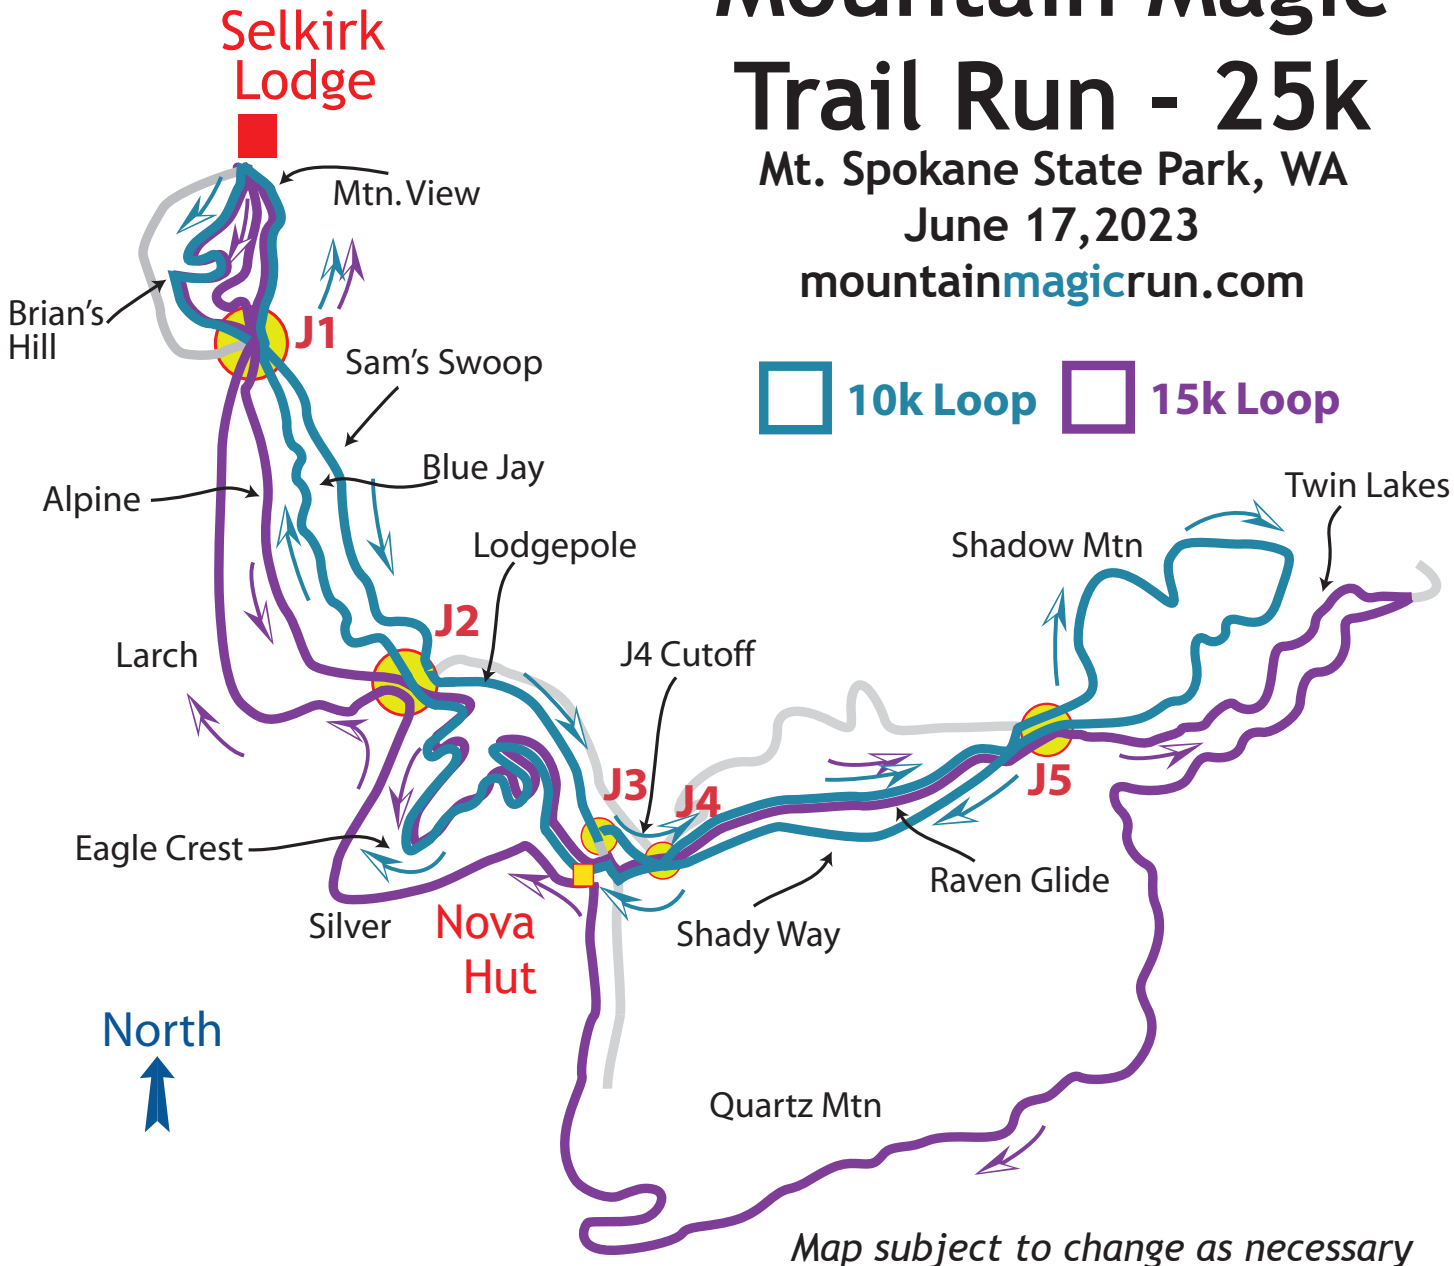

# Mountain Magic Trail Run - 25k

Mt. Spokane State Park, WA

June 17, 2023

mountainmagicrun.com

 10k Loop  15k Loop

Map subject to change as necessary

Draft 11/29/2023

25k = 10k loop + 15k loop

## 10k trail route

Brian's Hill 1  
 Sam's Swoop 1.1  
 Lodgepole .6  
 J4Cutoff .3  
 Raven Glide 1  
 Shadow Mtn 2.2  
 Shady Way 1.1  
 Eagle Crest 1.7  
 Blue Jay 1.1  
 Mtn view .5  
 TOTAL: 10.6

## 15k trail route

Bear Grass .7  
 Alpine 1  
 Eagle Crest 1.7  
 Shady Way 1.1  
 Twin Lakes 1  
 Quartz 4.5  
 Silver 1.3  
 Larch 1.3  
 Brian's Hill 1  
 TOTAL: 14.7